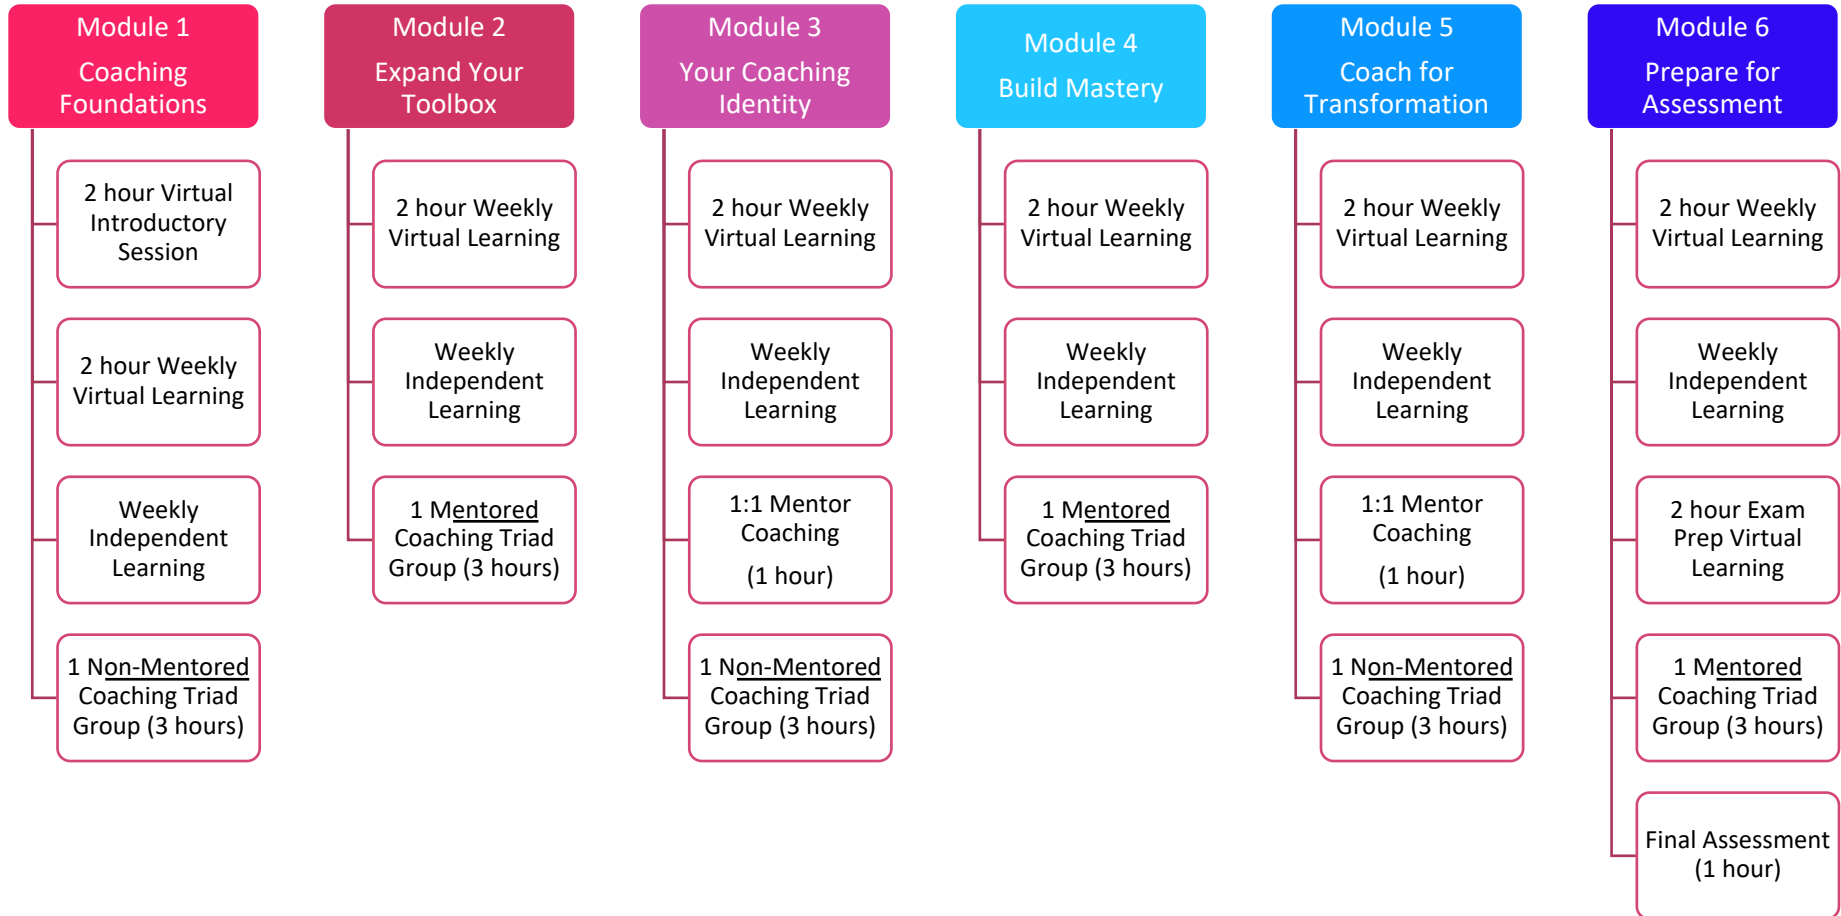

# THE LEADER COACH INTENSIVE: VIRTUAL OPTION

# THE LEADER COACH INTENSIVE: IN-PERSON / VIRTUAL HYBRID OPTION